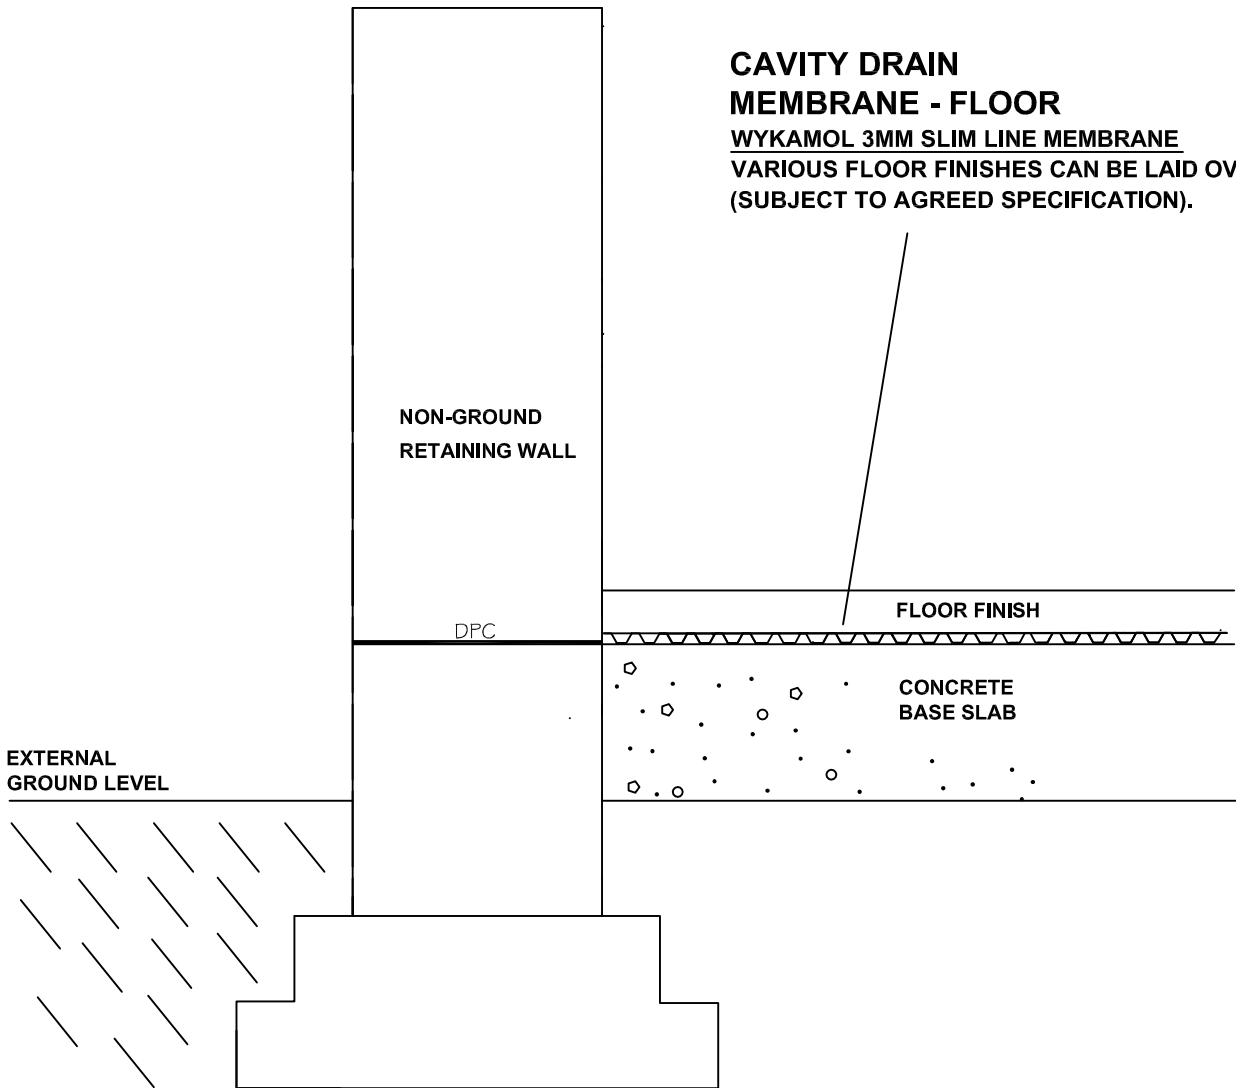

SECTION DETAIL - FLOOR FINISH

**CAVITY DRAIN
MEMBRANE - FLOOR**
WYKAMOL 3MM SLIM LINE MEMBRANE
VARIOUS FLOOR FINISHES CAN BE LAID OVER
(SUBJECT TO AGREED SPECIFICATION).

**NOTE - THIS DETAIL MUST NOT
BE USED ON BELOW GROUND /
GROUND RETAINING WALLS**