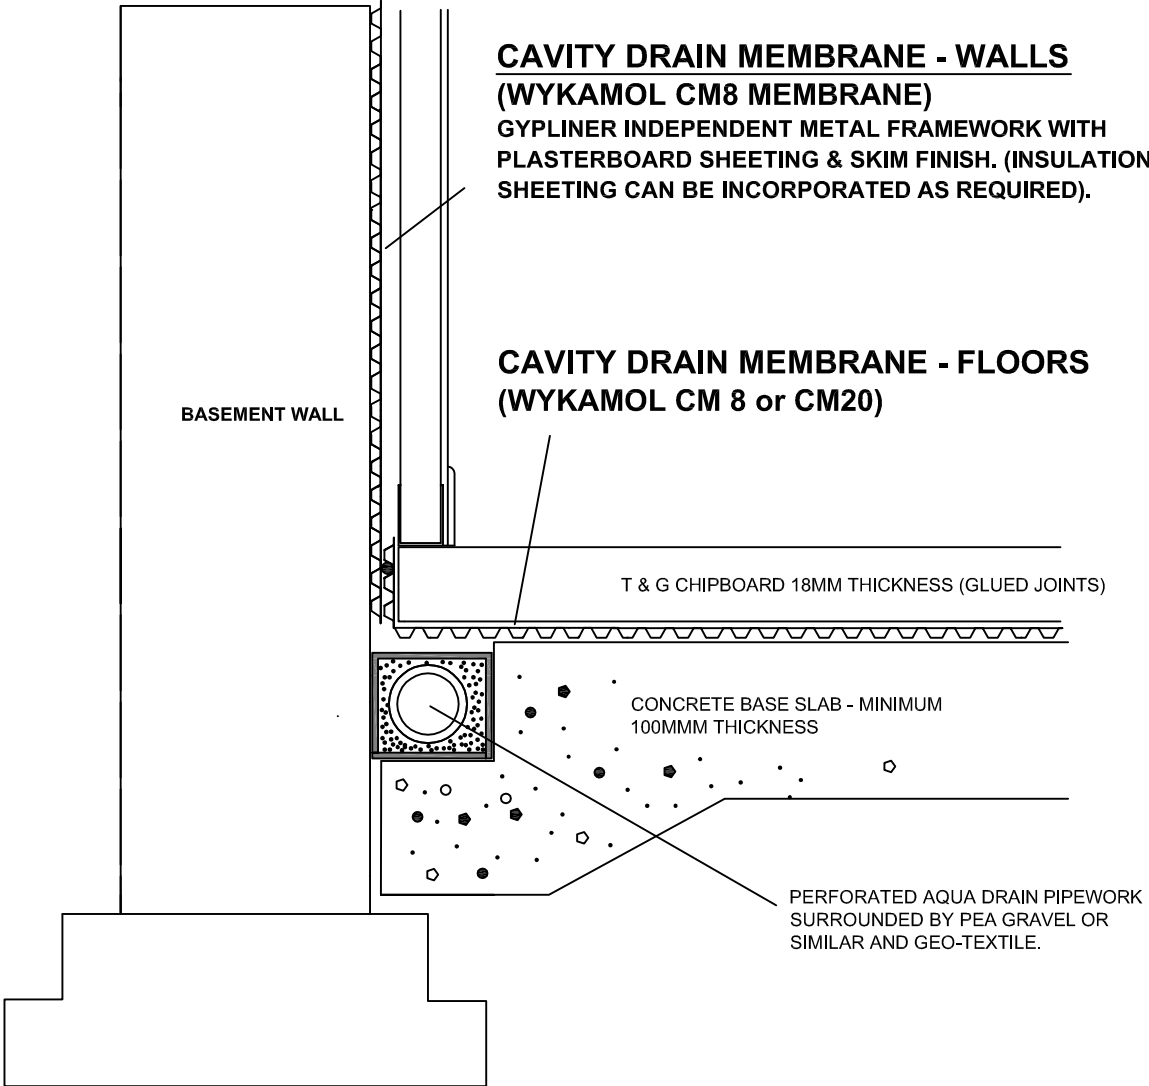

SECTION DETAIL - METAL FRAMEWORK DRYLINING & CHIPBOARD FLOOR

Wykamol AQUA DRAIN
DRAWING DETAIL - WYK016B

SKETCH PLAN - NOT TO SCALE

WYKAMOL GROUP
www.wykamol.com
0845 400 6666