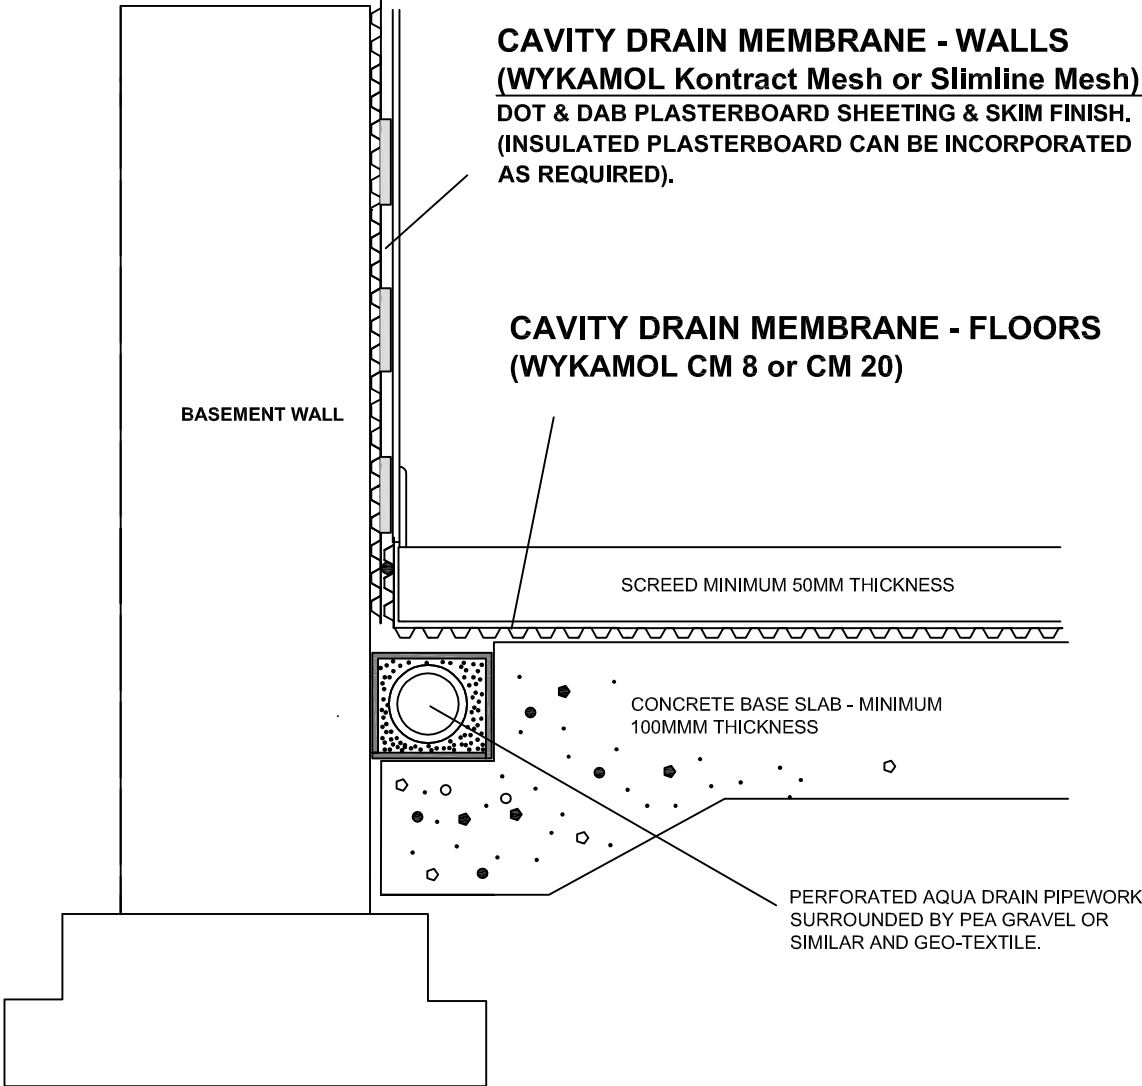

SECTION DETAIL - DOT & DAB DRYLINING & FLOOR SCREED

Wykamol AQUA DRAIN
DRAWING DETAIL - WYK014C

SKETCH PLAN - NOT TO SCALE

WYKAMOL GROUP
www.wykamol.com
0845 400 6666