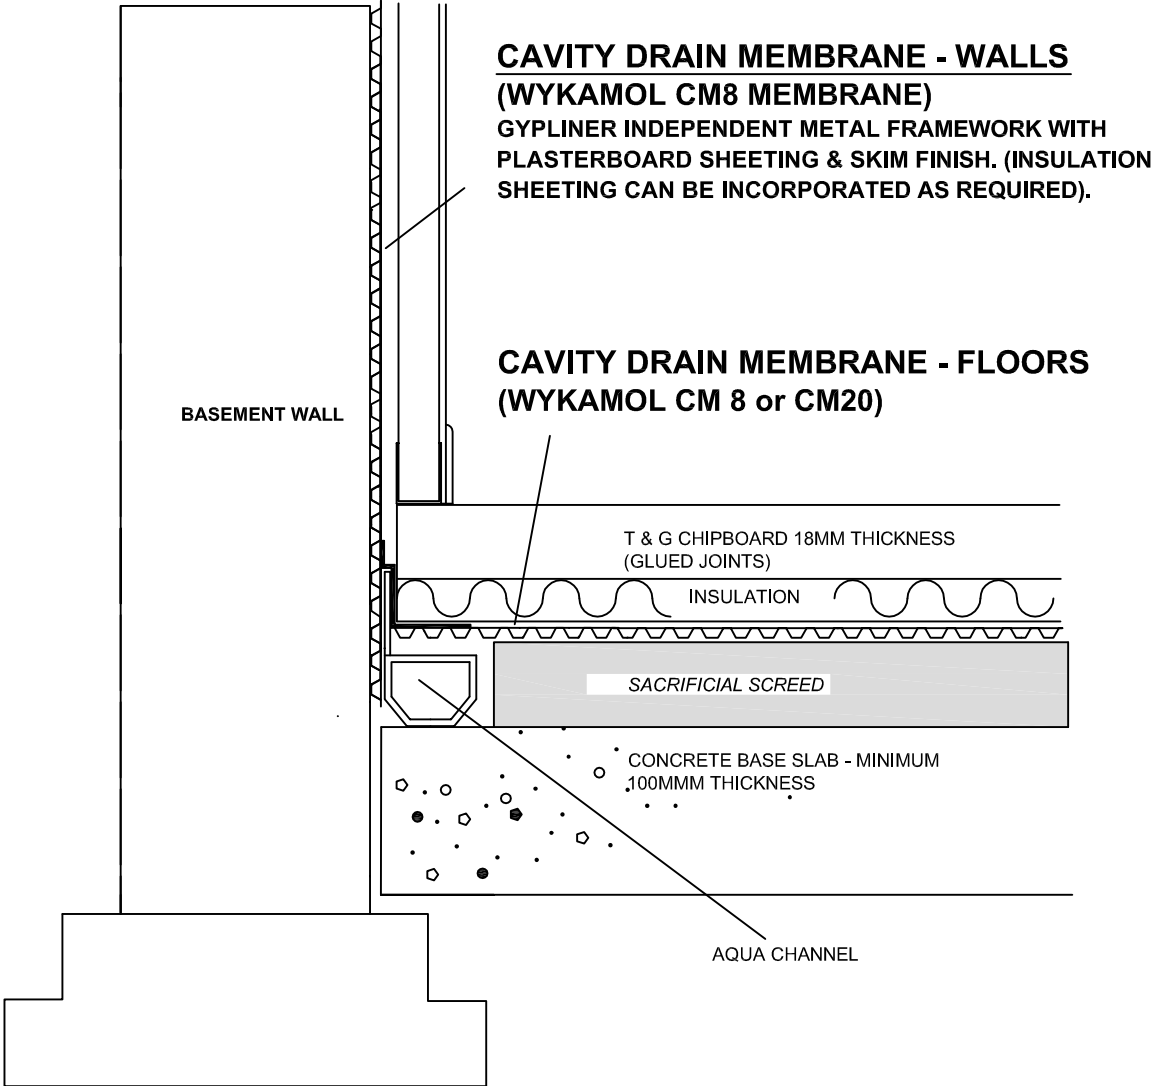

SECTION DETAIL - METAL FRAMEWORK DRYLINING & INSULATED CHIPBOARD FLOOR

Wykamol AQUA CHANNEL
DRAWING DETAIL - WYK013B

SKETCH PLAN - NOT TO SCALE

WYKAMOL GROUP
www.wykamol.com
0845 400 6666