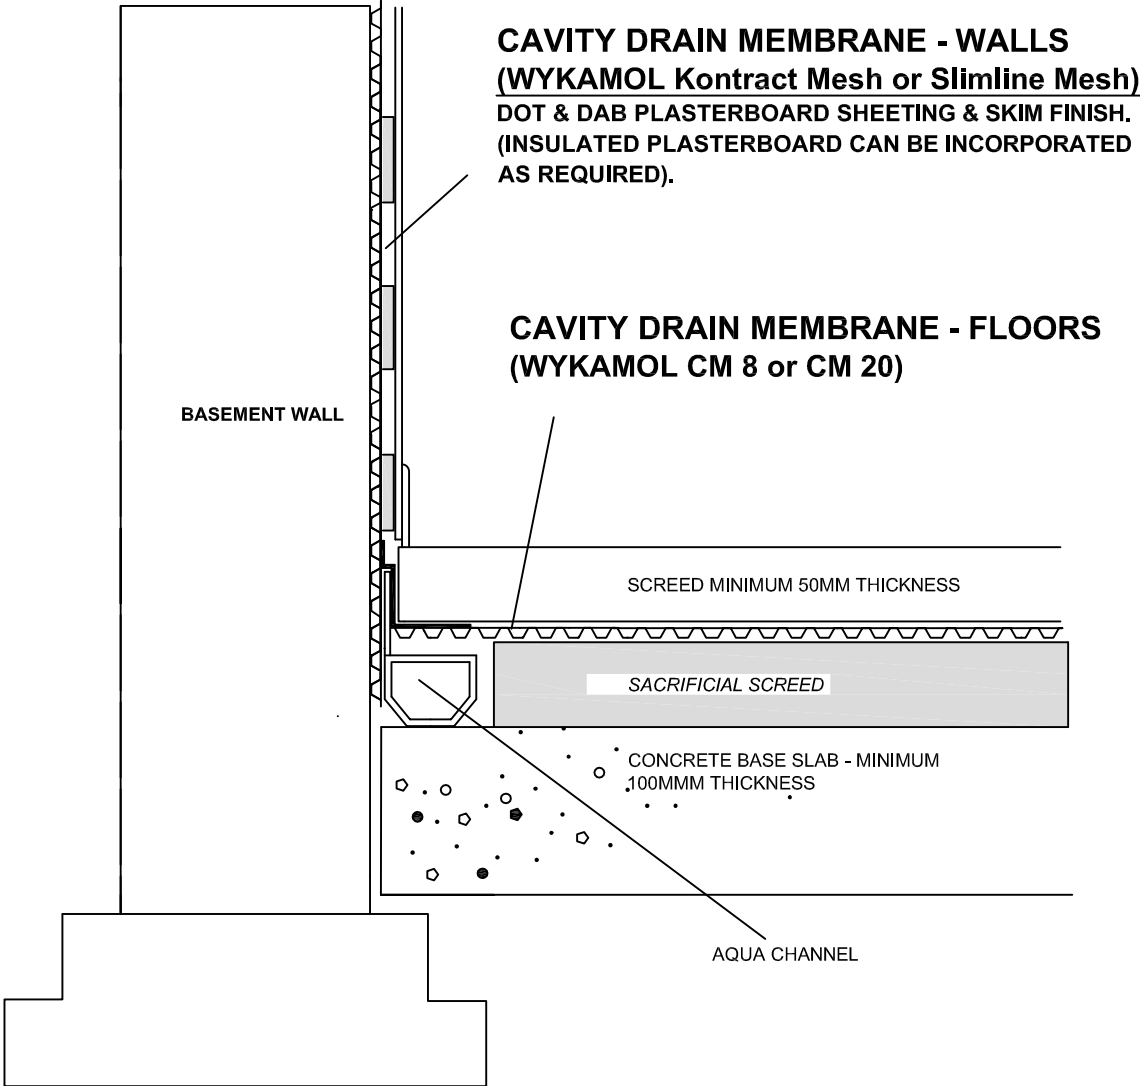

SECTION DETAIL - DOT & DAB DRYLINING & FLOOR SCREED

Wykamol AQUA CHANNEL
DRAWING DETAIL - WYK010C

SKETCH PLAN - NOT TO SCALE

WYKAMOL GROUP
www.wykamol.com
0845 400 6666