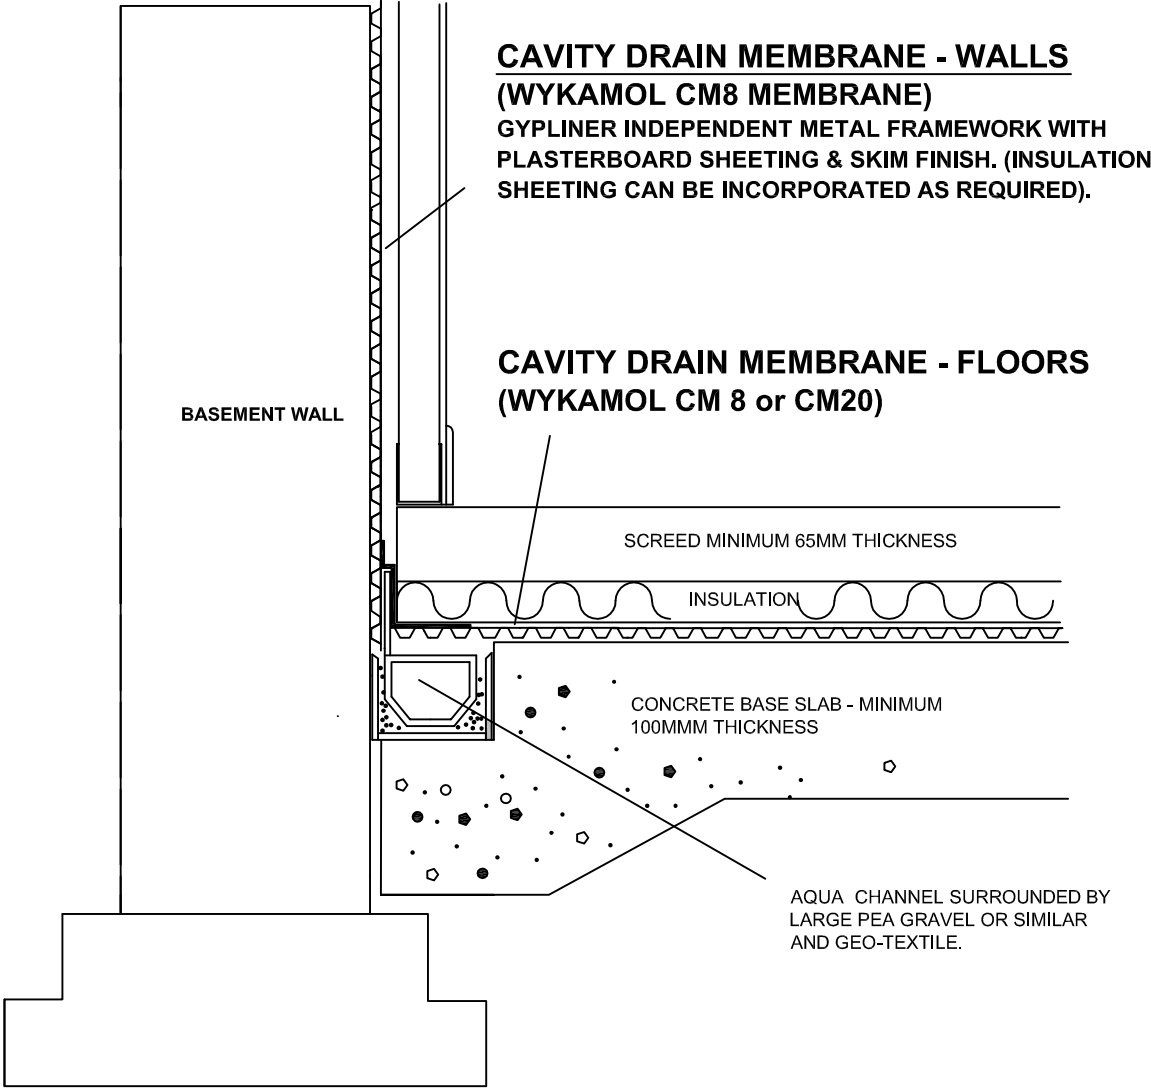

SECTION DETAIL - METAL FRAMEWORK DRYLINING & INSULATED FLOOR SCREED

Wykamol AQUA CHANNEL
DRAWING DETAIL - WYK007B

SKETCH PLAN - NOT TO SCALE

WYKAMOL GROUP
www.wykamol.com
0845 400 6666