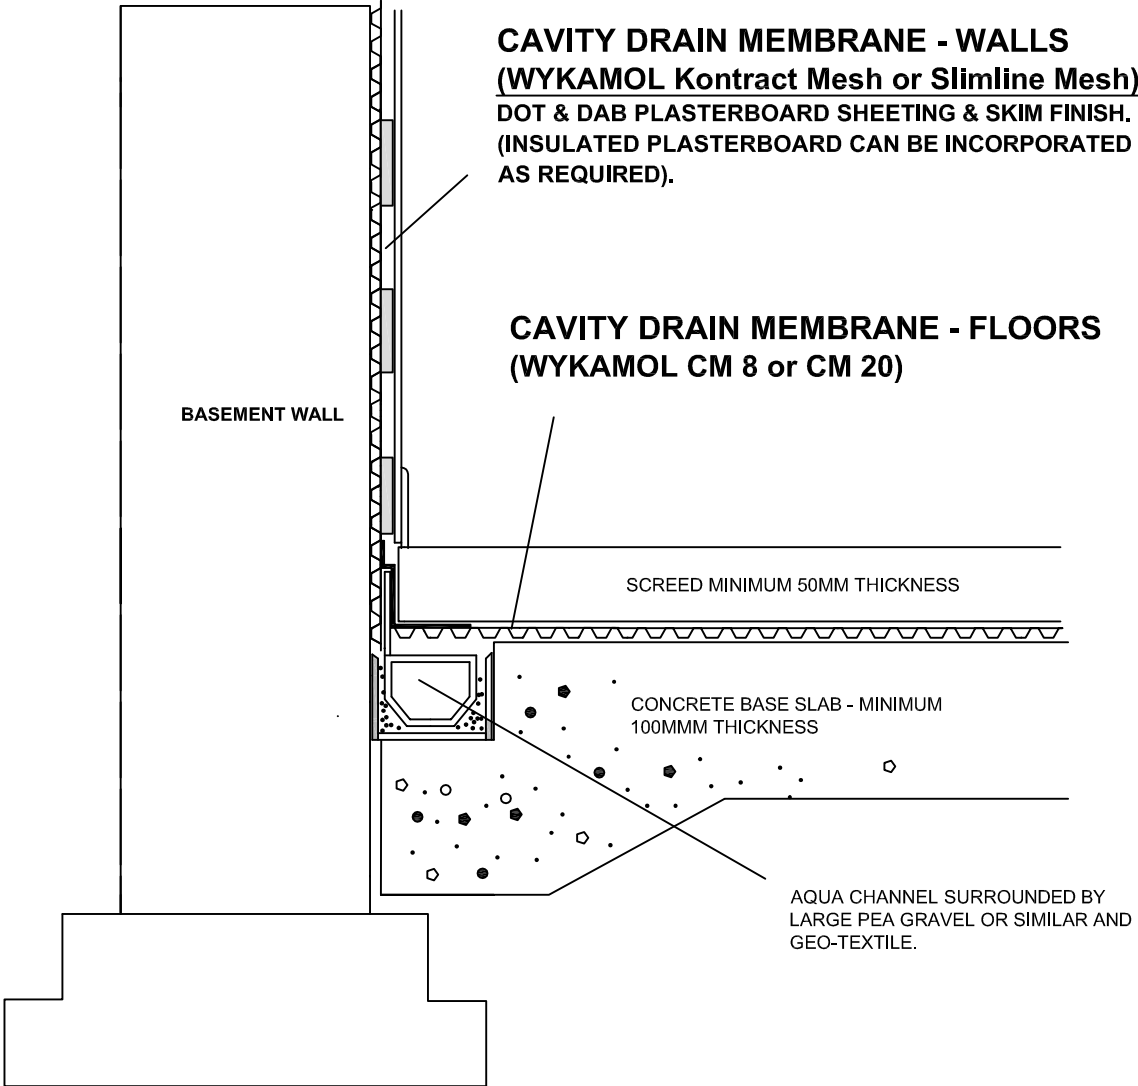

SECTION DETAIL - DOT & DAB DRYLINING & FLOOR SCREED

Wykamol AQUA CHANNEL
DRAWING DETAIL - WYK006C

SKETCH PLAN - NOT TO SCALE

WYKAMOL GROUP
www.wykamol.com
0845 400 6666