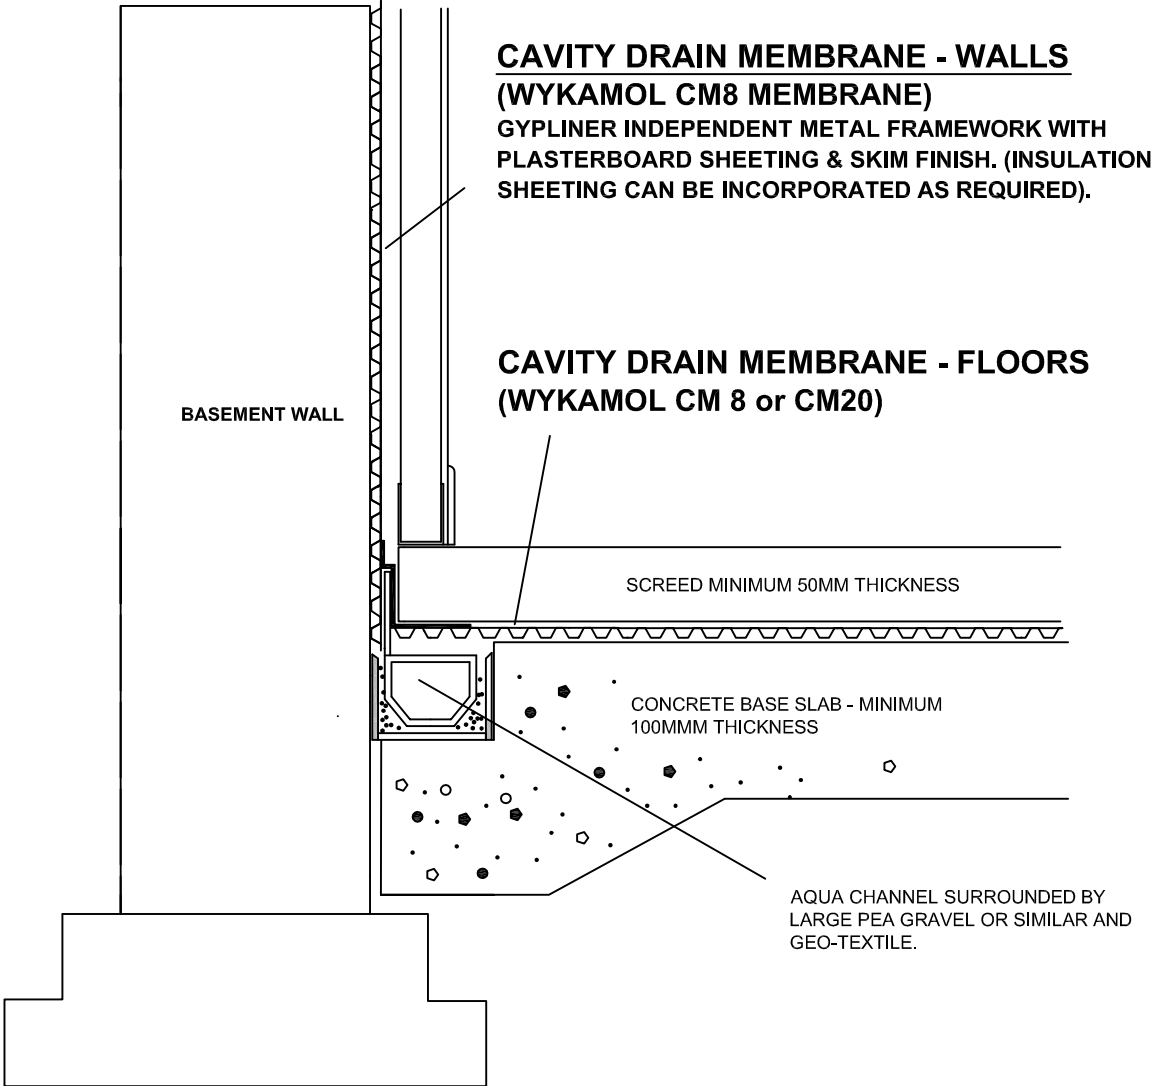

SECTION DETAIL - METAL FRAMEWORK DRYLINING & FLOOR SCREED

Wykamol AQUA CHANNEL
DRAWING DETAIL - WYK006B

SKETCH PLAN - NOT TO SCALE

WYKAMOL GROUP
www.wykamol.com
0845 400 6666