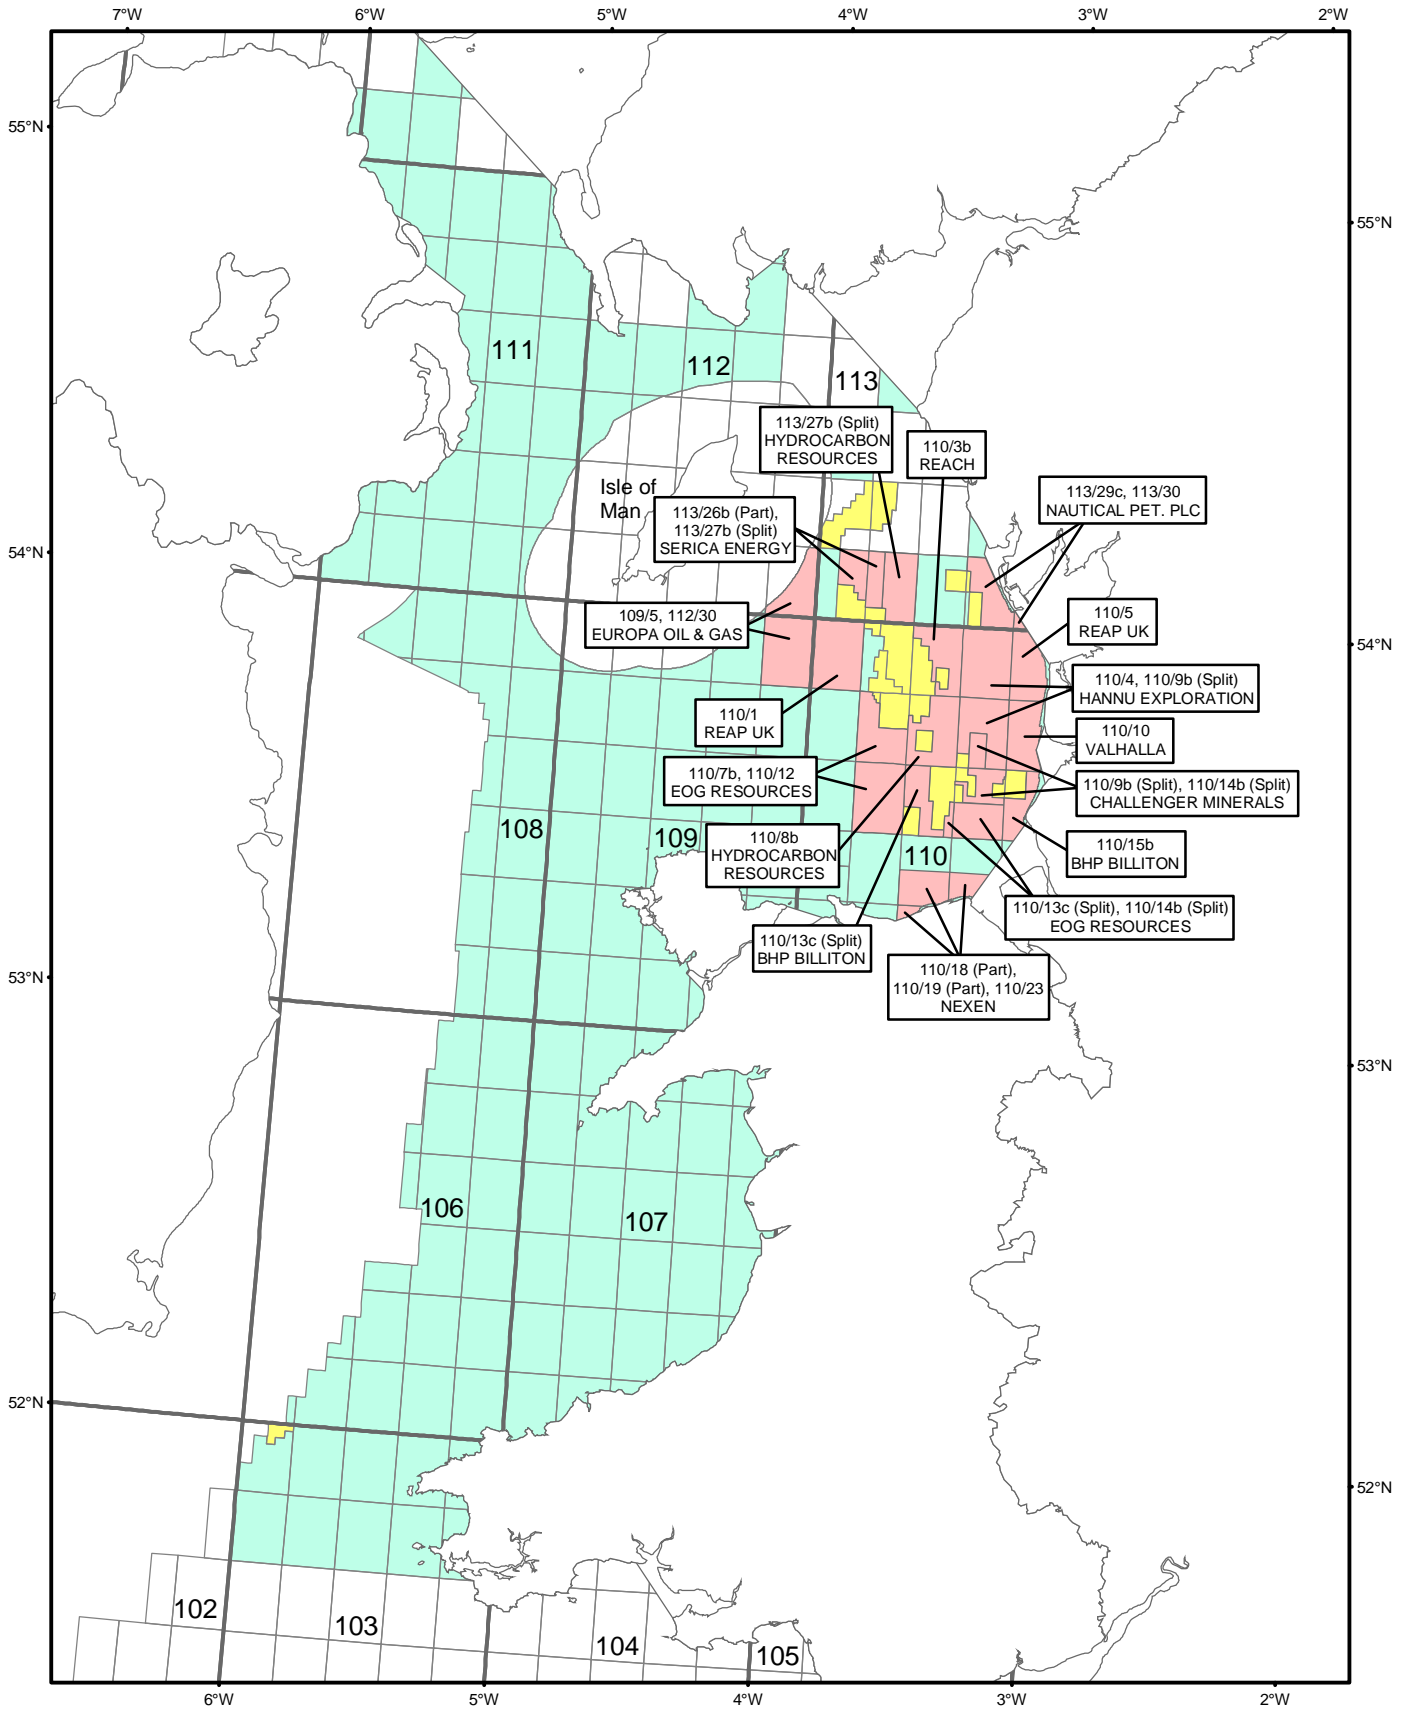

NOTE: See Offers of Awards by Block list for potential licences

**UK Continental Shelf**  
24th Round of Offshore Licensing

**MAP 6**  
Irish Sea and  
Morcambe Bay

Scale 1:2,000,000  
0 20 40 60 80Kms

Key

- Blocks awarded
- Blocks on offer
- Blocks currently under licence

Quadrant & Blocks

1	2	3	4	5
6	7	8	9	10
11	12	13	14	15
16	17	18	19	20
21	22	23	24	25
26	27	28	29	30