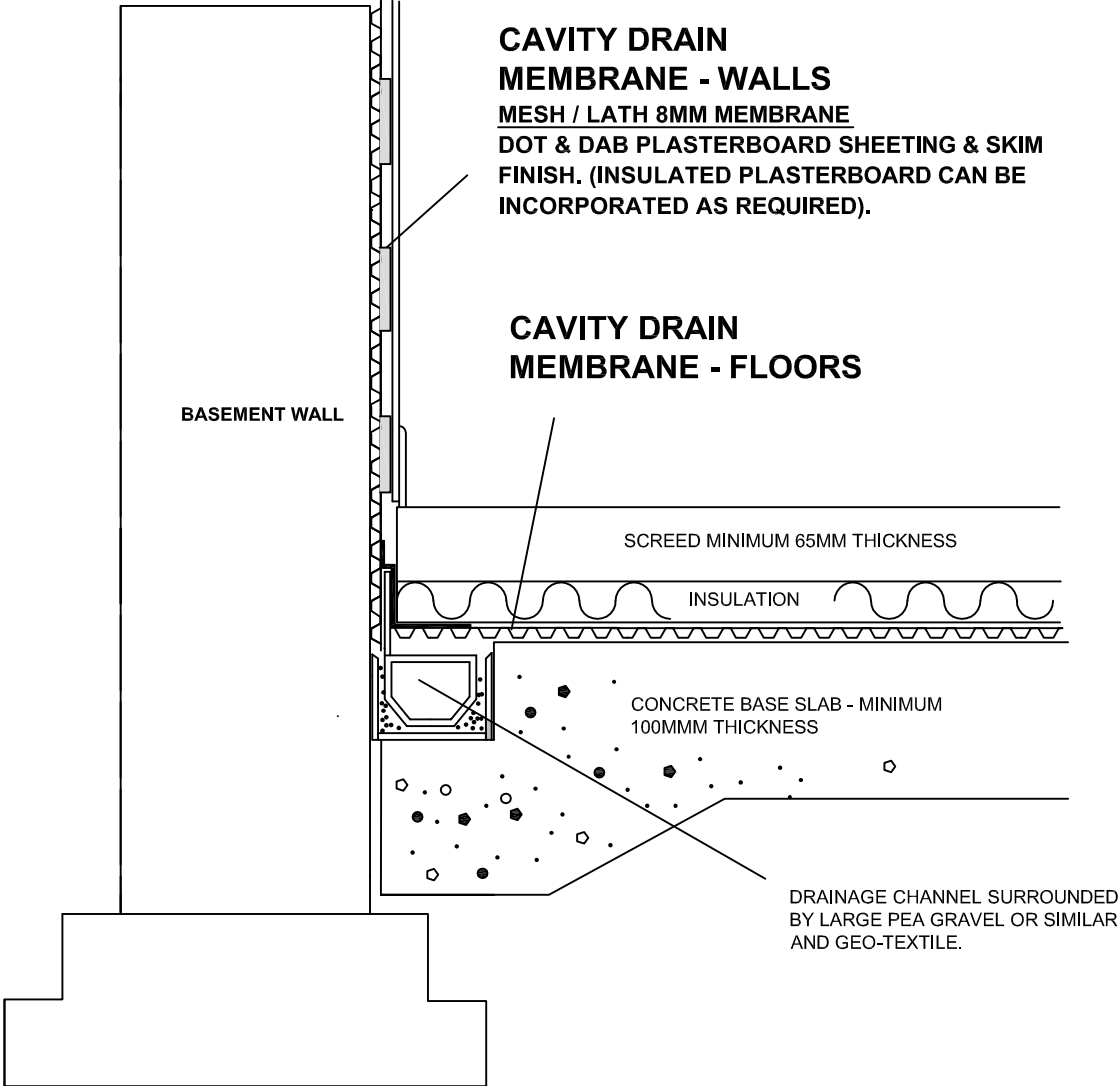

SECTION DETAIL - DOT & DAB DRYLINING & INSULATED FLOOR SCREED

BLG AQUA CHANNEL
DRAWING DETAIL - BLG007C

SKETCH PLAN - NOT TO SCALE

BASEMENT LIVING GROUP
www.basement-living-group.co.uk